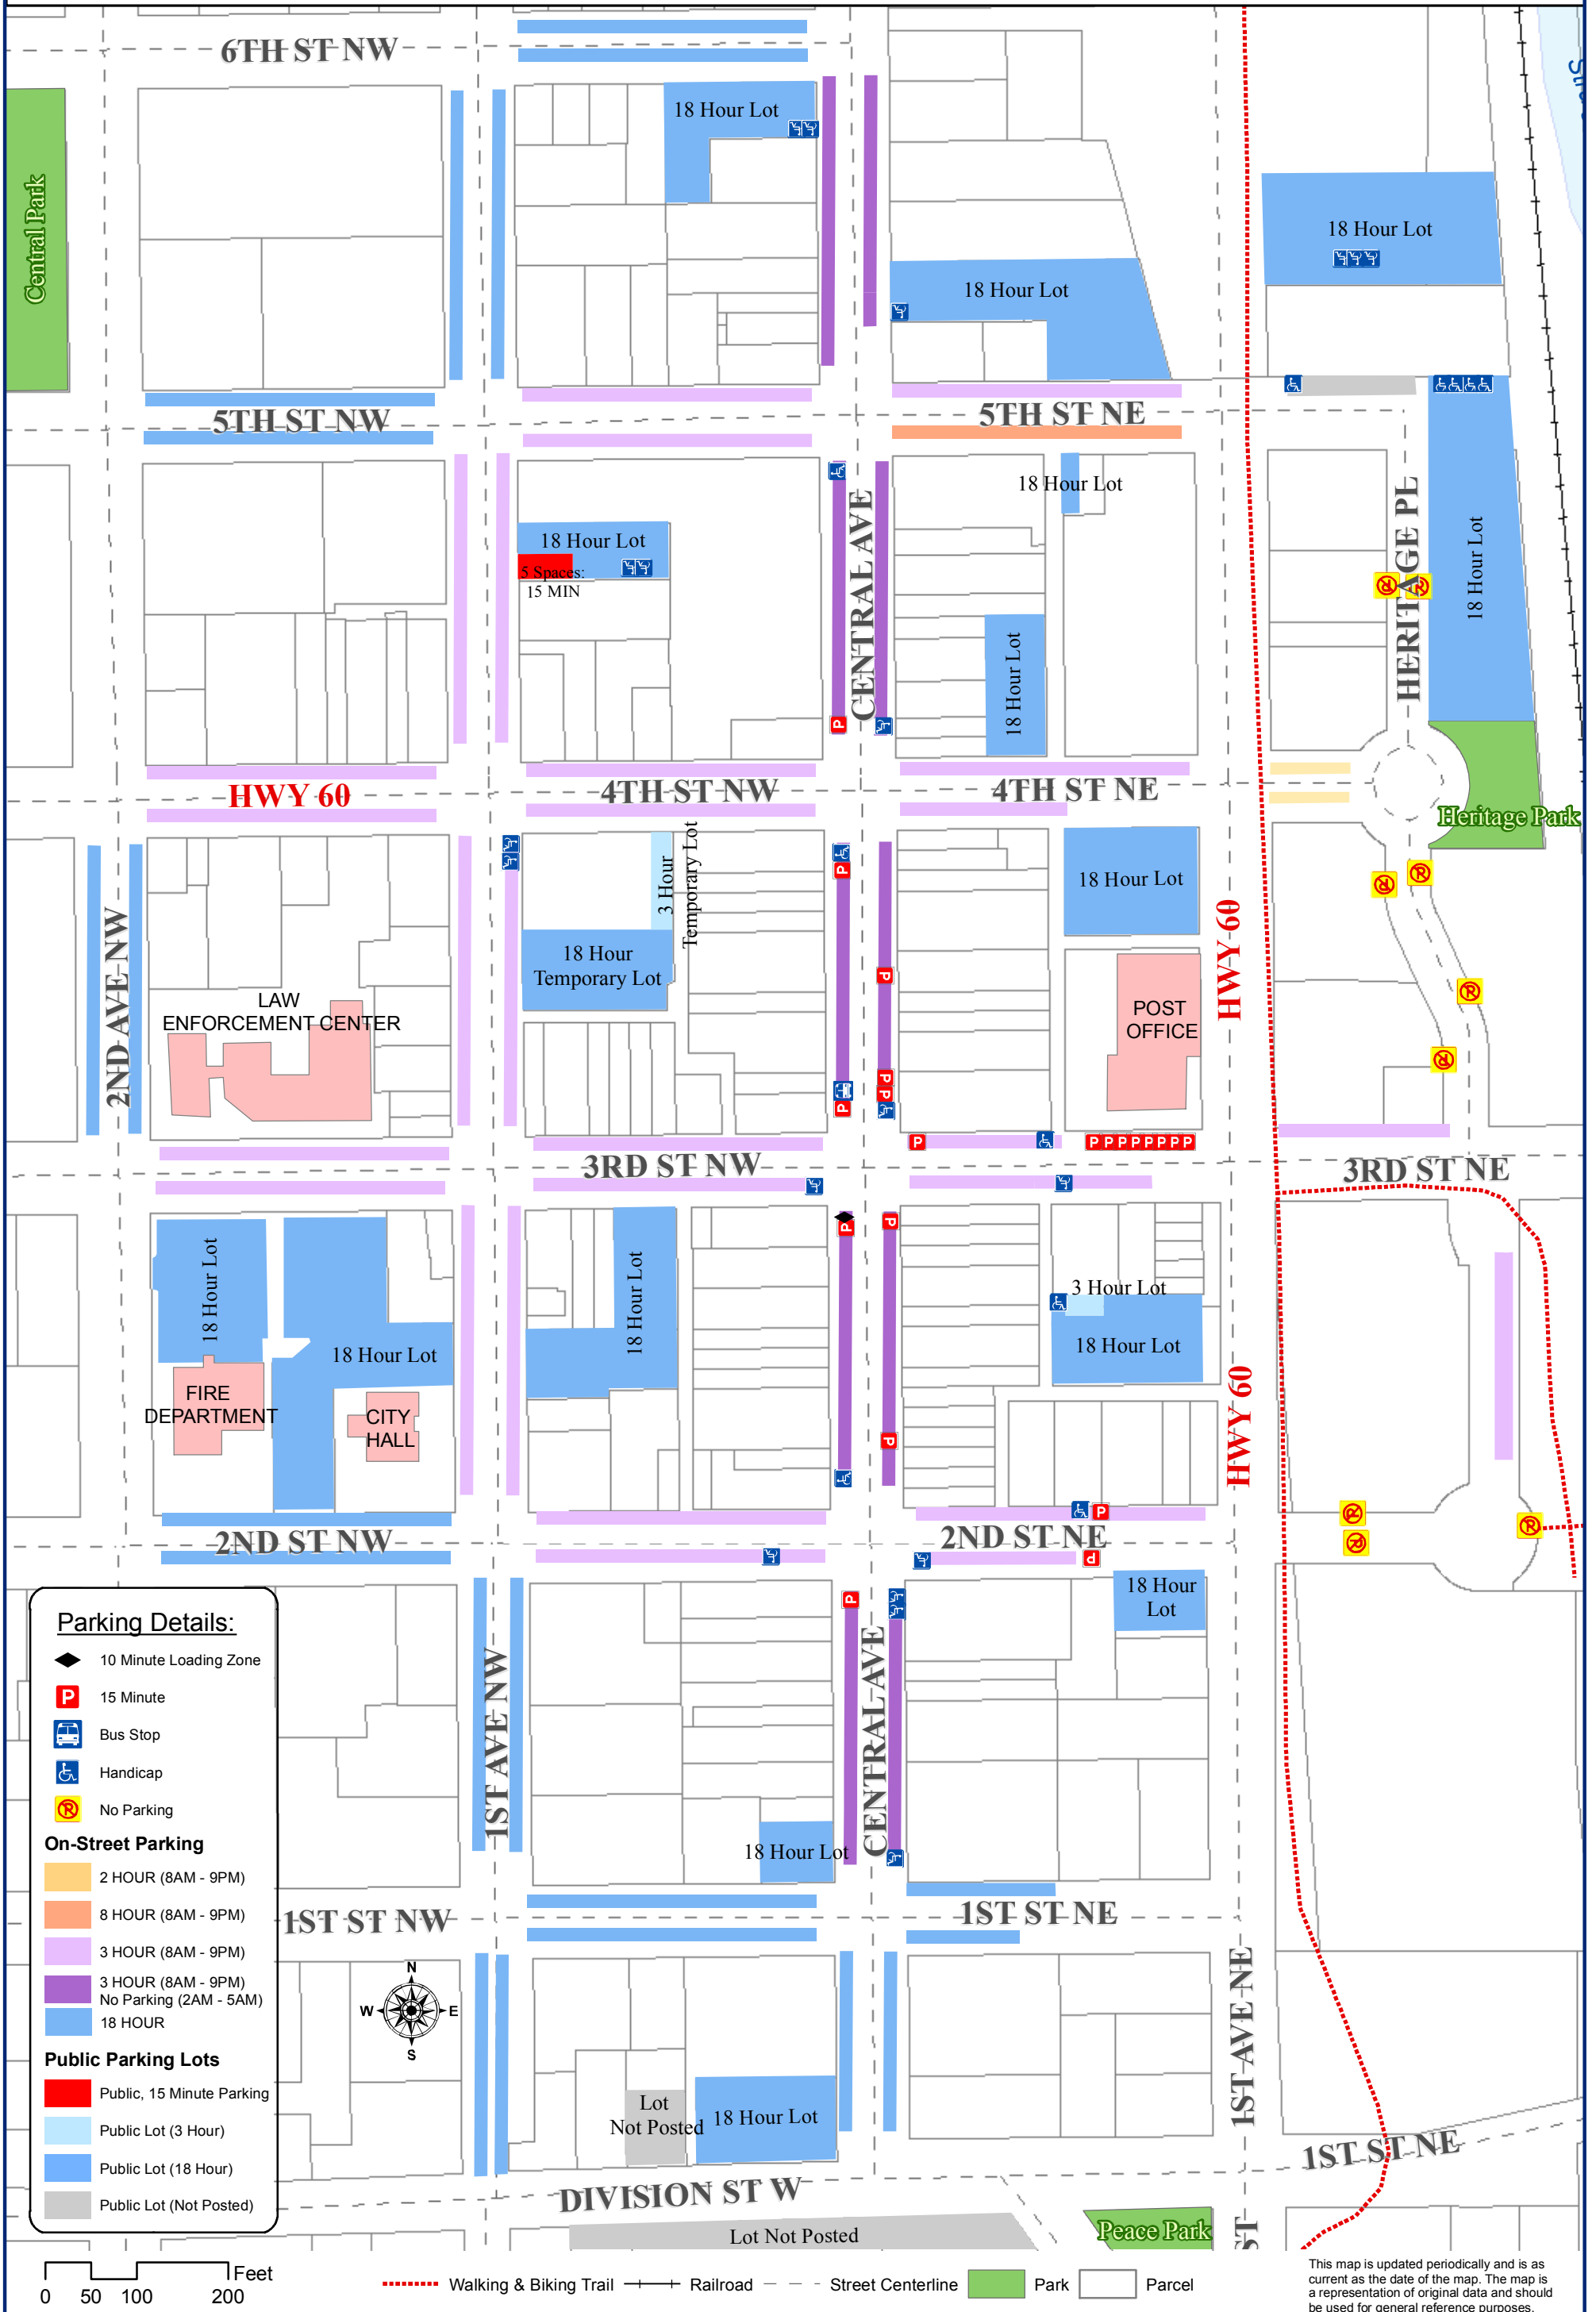

Downtown Parking Restrictions

Faribault, Minnesota

This map is updated periodically and is as current as the date of the map. The map is a representation of original data and should be used for general reference purposes.